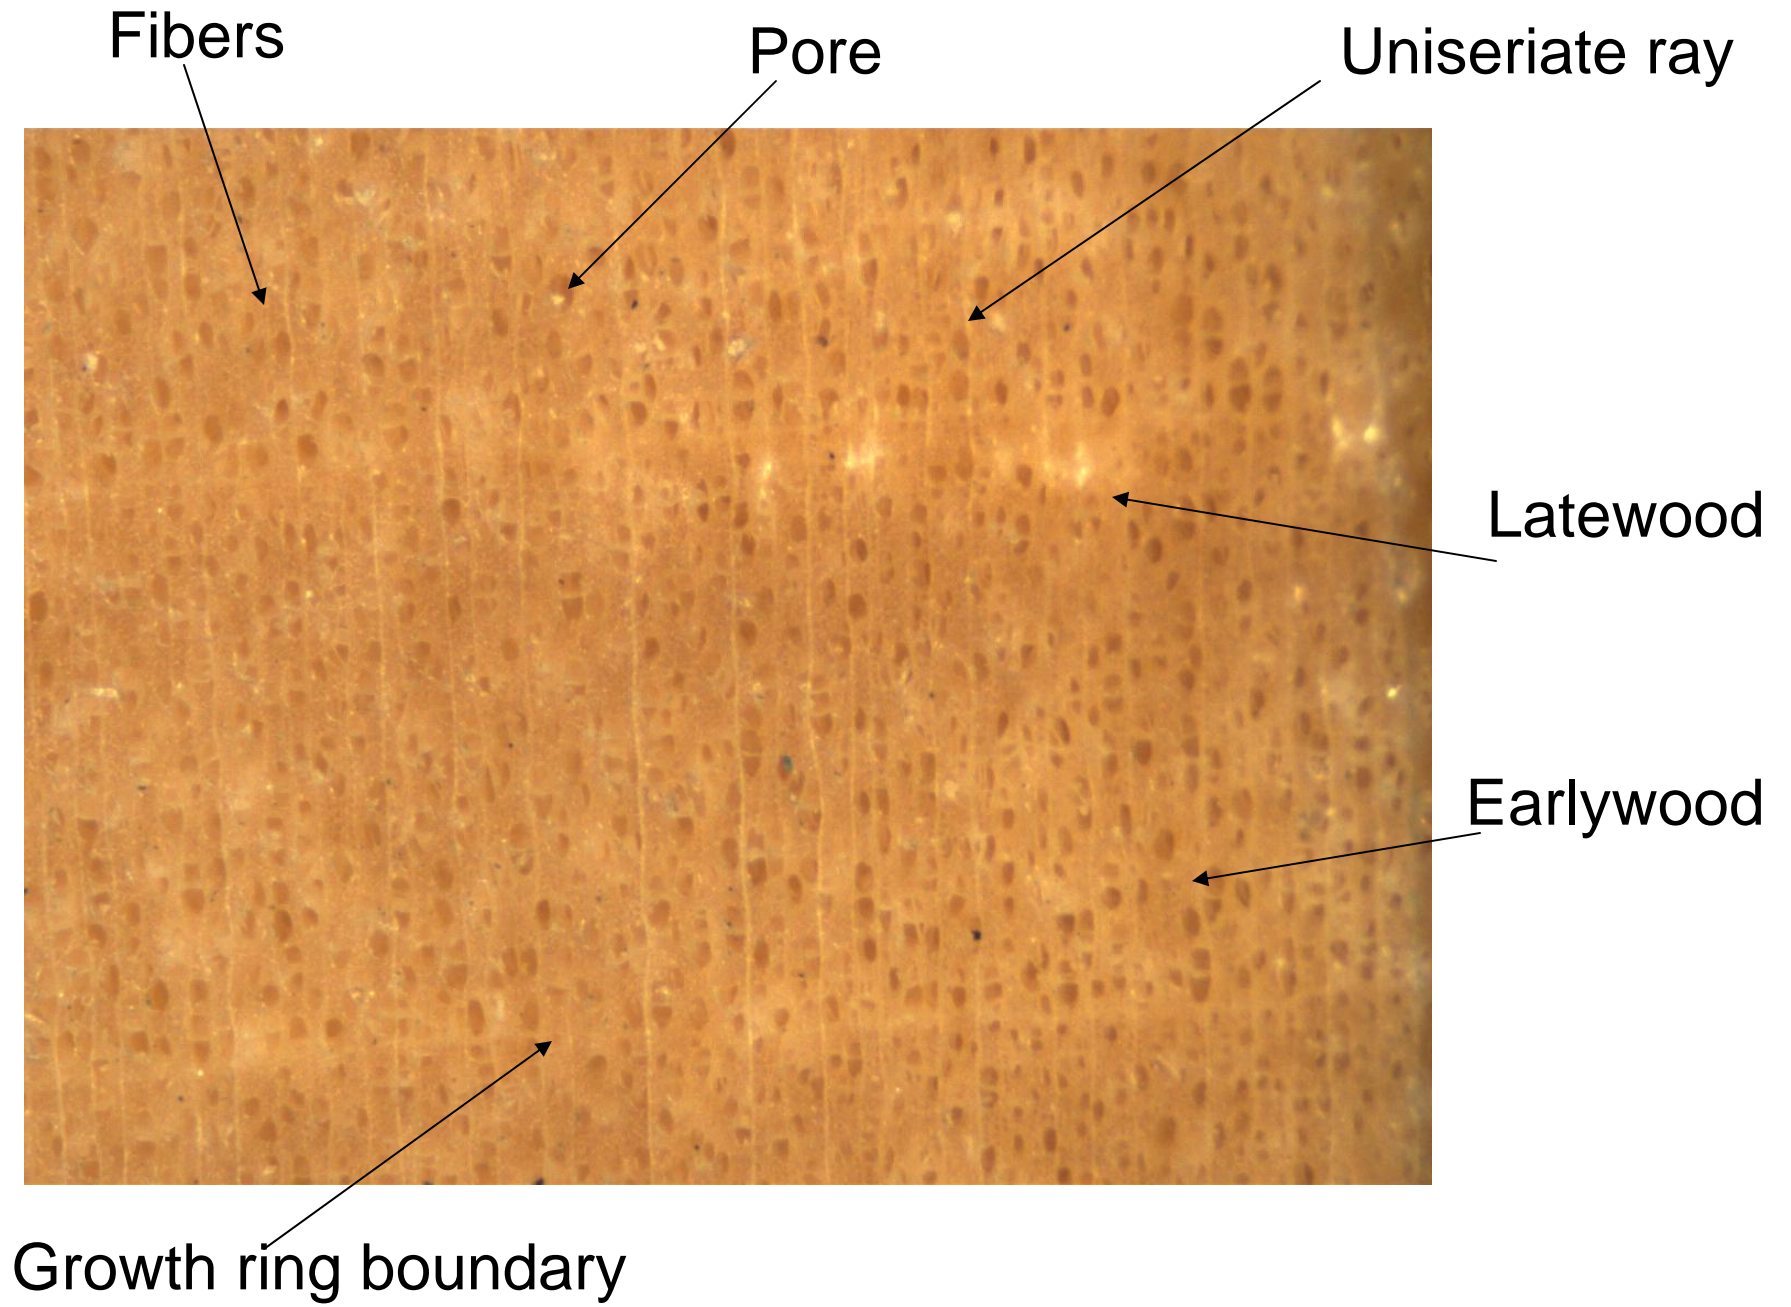

Trembling aspen (*Populus tremuloides*)

- Creamy white heartwood
- Very low density wood
- Diffuse porous
 - pores solitary or in radial multiples
 - pores smaller at end of growth ring
- Rays indistinct with hand lens
- Parenchyma not visible

Endgrain