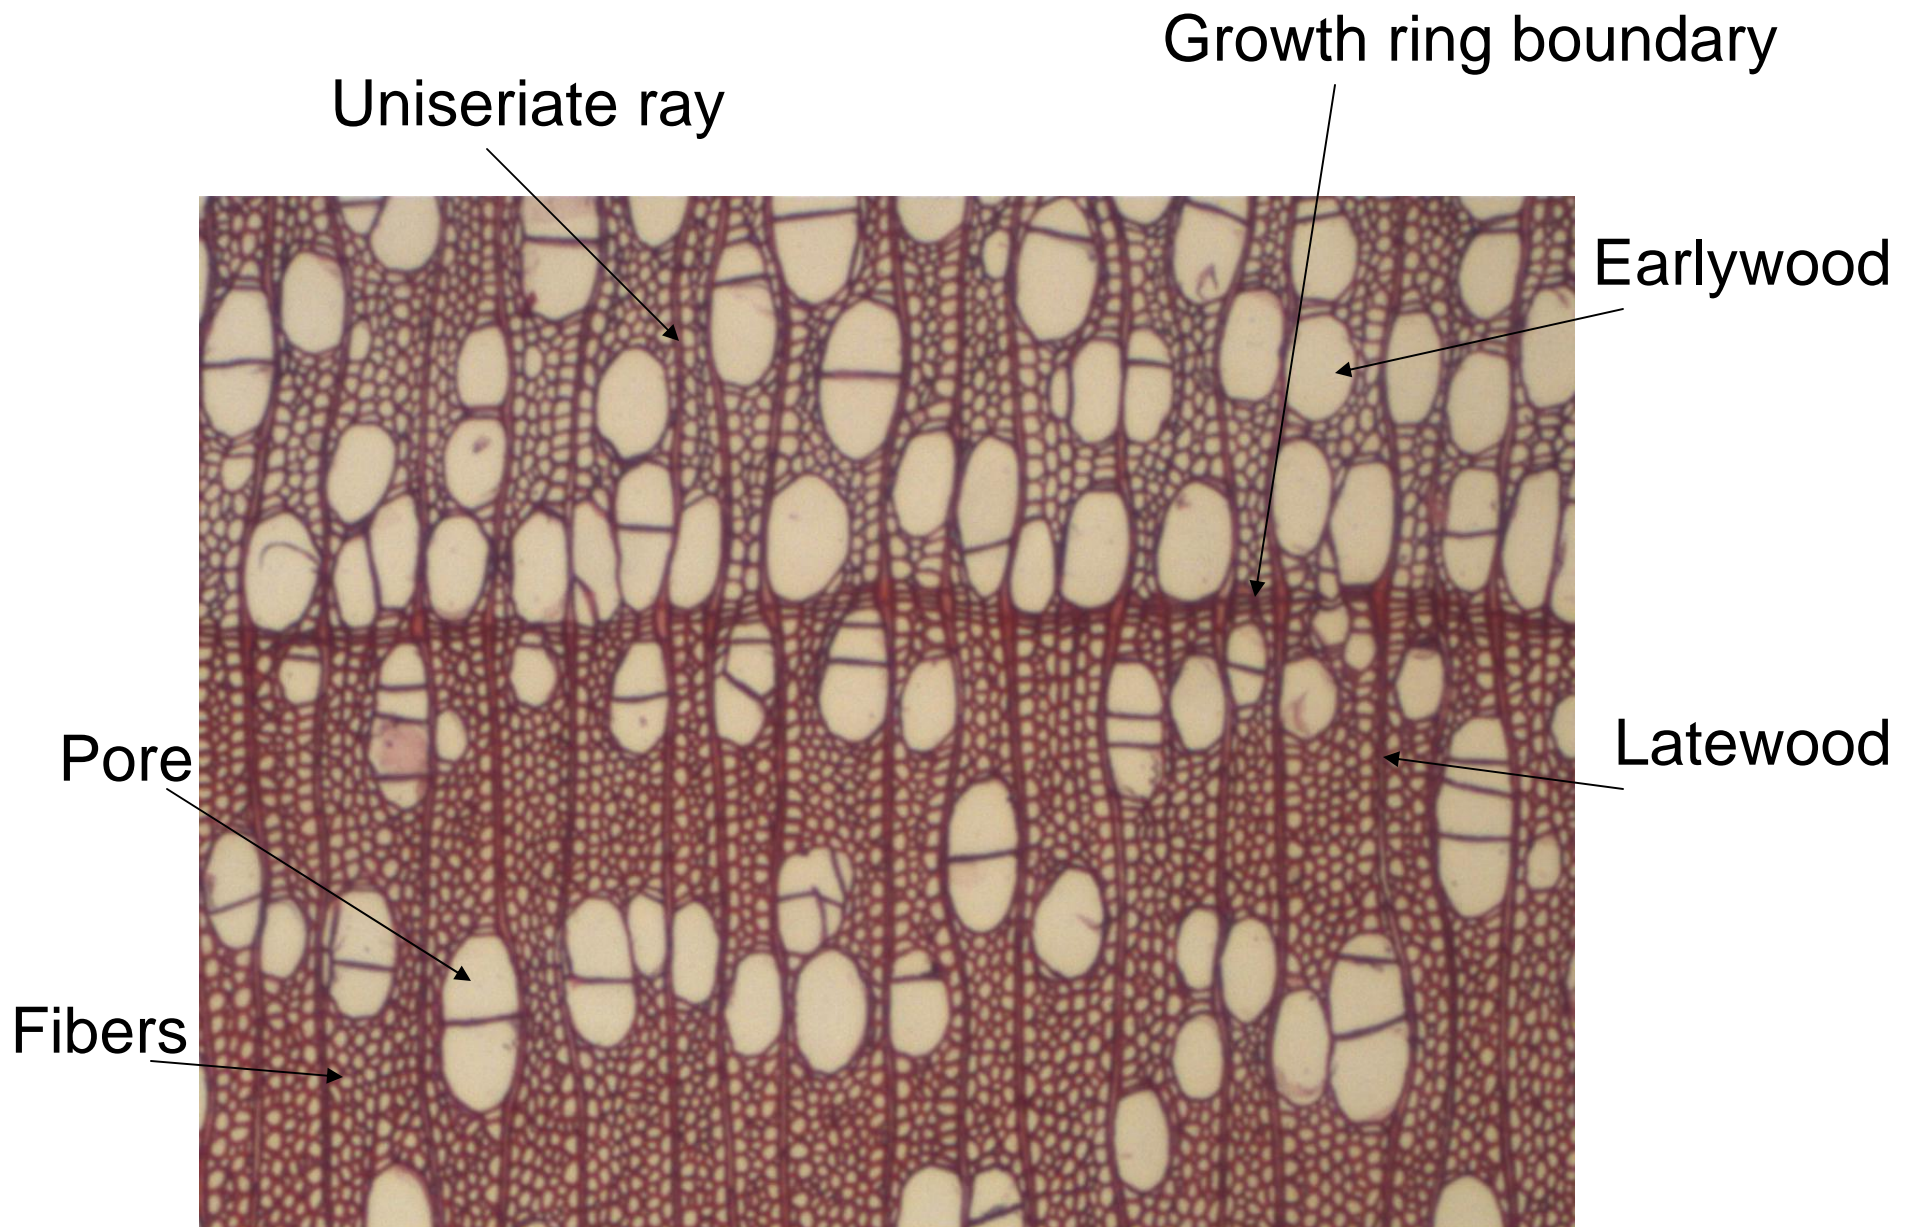

Trembling aspen (*Populus tremuloides*)

- Creamy white heartwood
- Very low density wood
- Diffuse porous
 - pores solitary or in radial multiples
 - pores smaller at end of growth ring
- Rays indistinct with hand lens
- Parenchyma not visible

Endgrain