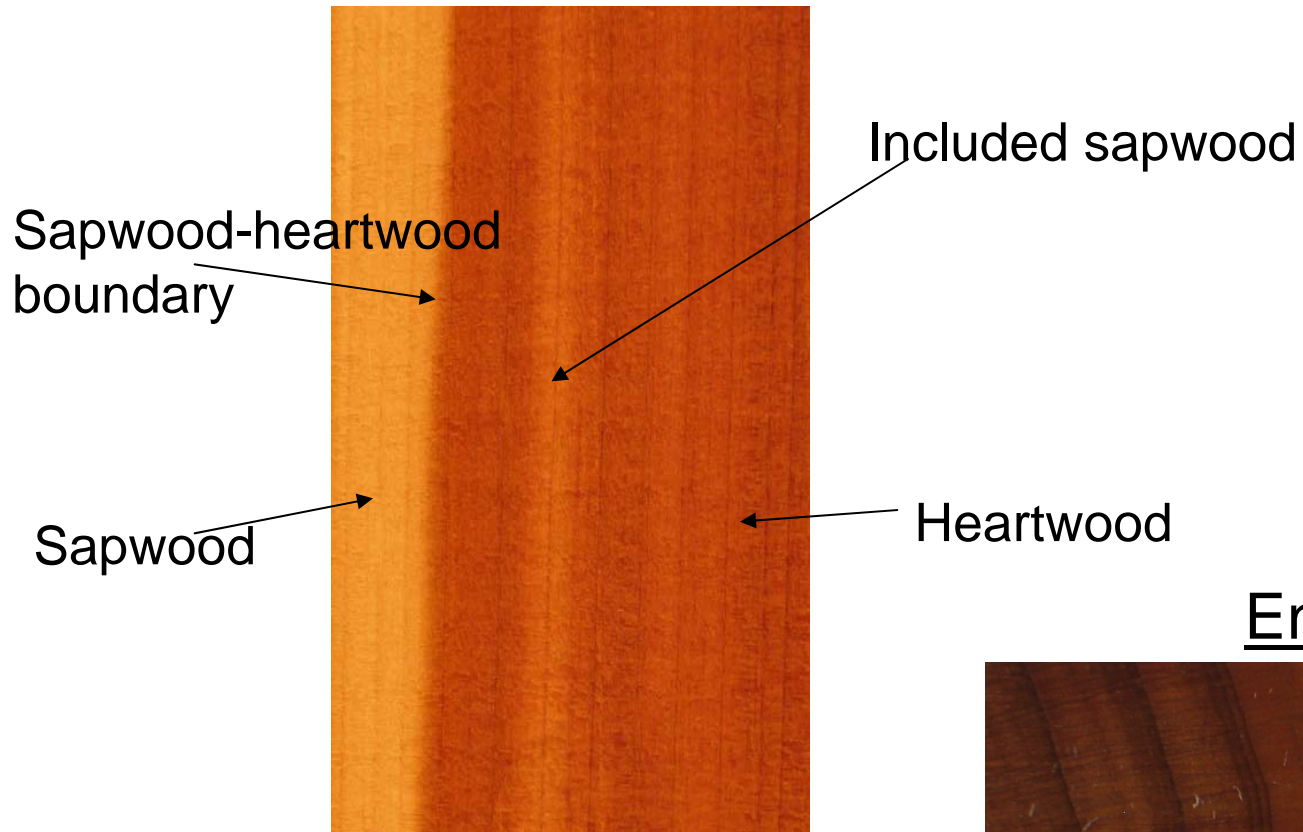

## Juniper (*Juniperus virginiana*)

- Distinct purplish-brown heartwood
- “Included” sapwood sometimes found within heartwood
- Distinct, sweet odour
- Gradual earlywood-latewood transition
- Narrow latewood band
- No resin canals
- Very fine texture

Growth ring boundary

↕ Latewood

↕ Earlywood

↗ Uniseriate ray

## Longitudinal grain

## End grain