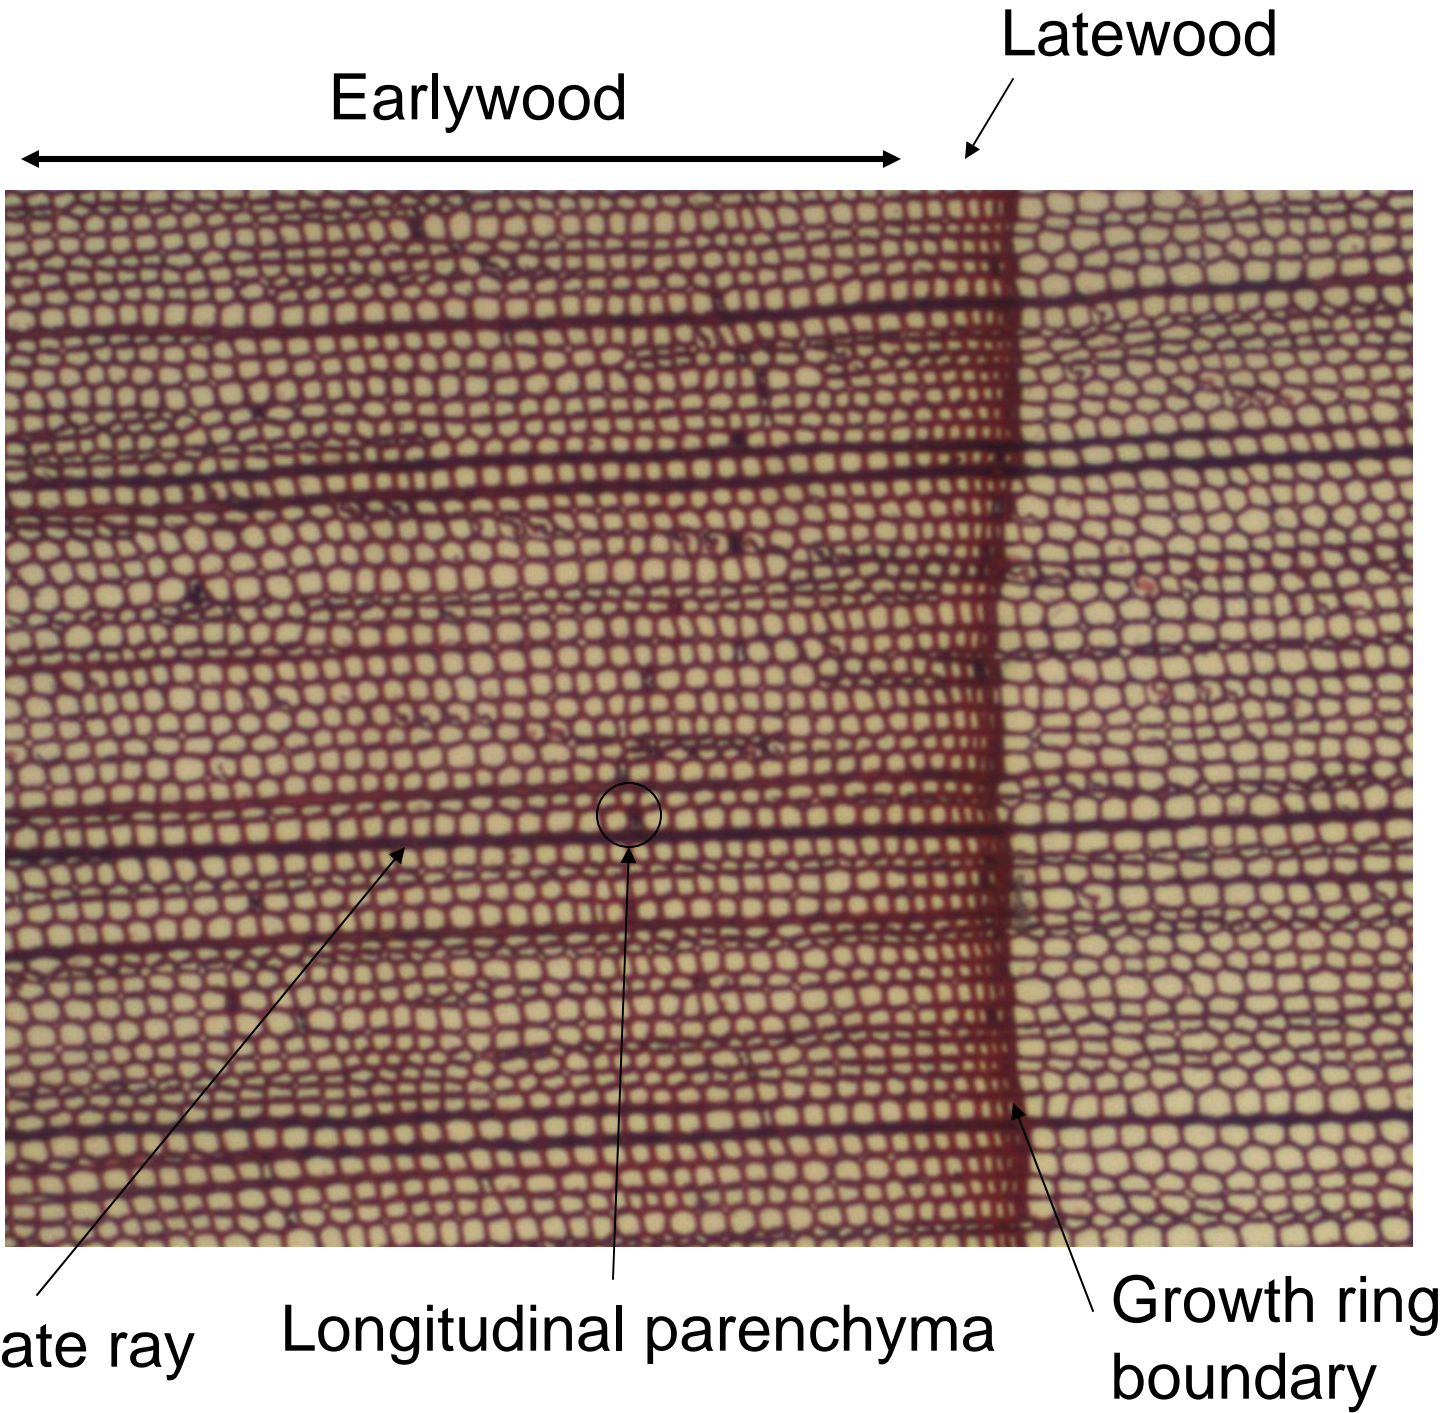

## Juniper (*Juniperus virginiana*)

- Distinct purplish-brown heartwood
- “Included” sapwood sometimes found within heartwood
- Distinct, sweet odour
- Gradual earlywood-latewood transition
- Narrow latewood band
- No resin canals
- Very fine texture

Growth ring boundary

↕ Latewood

↕ Earlywood

↗ Uniseriate ray

## Longitudinal grain

## End grain