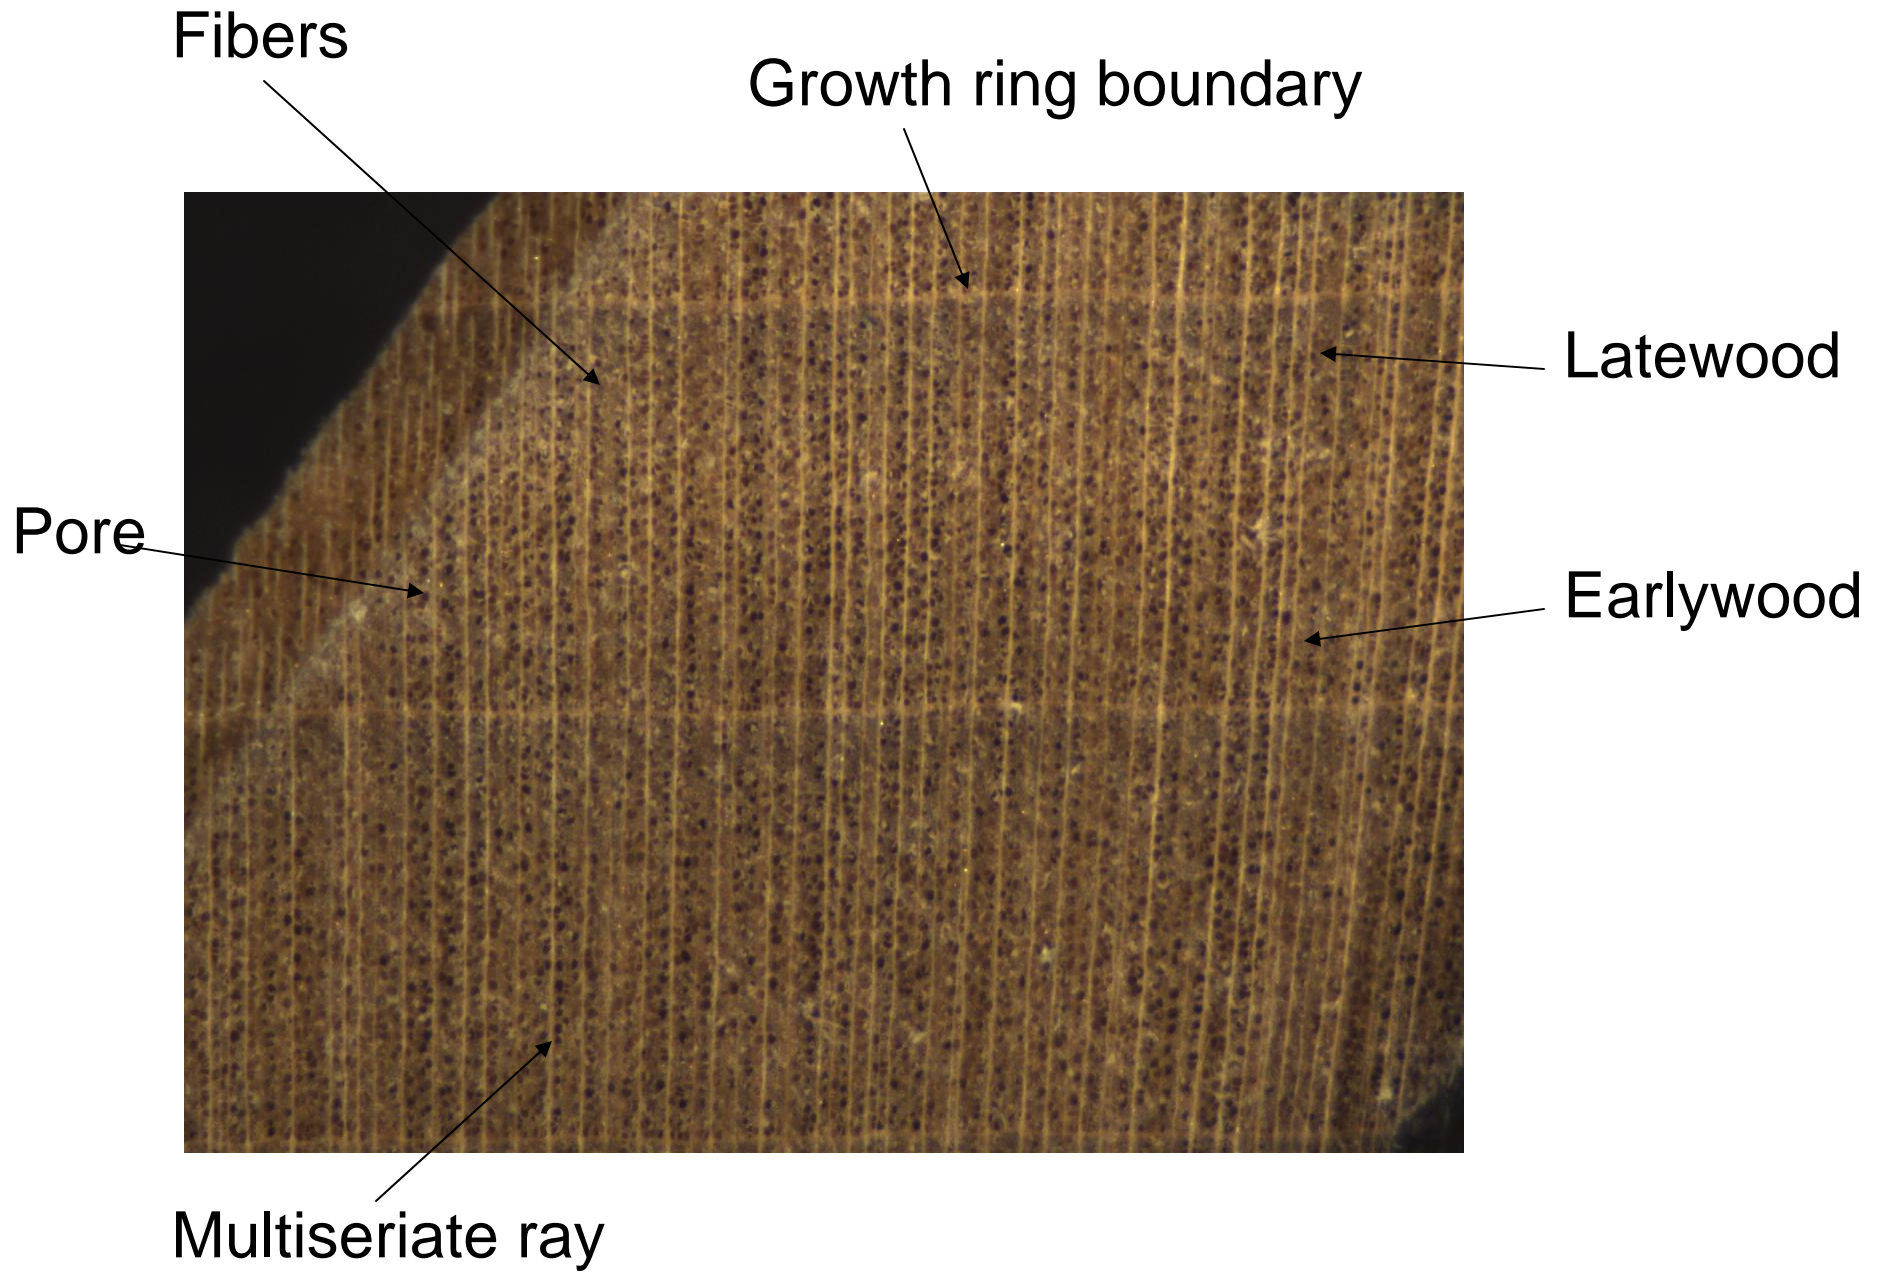

Yellow poplar (*Liriodendron tulipifera*)

- Heartwood with distinct greenish cast
- Low density wood
- Diffuse porous
- Rays distinct to naked eye
- Boundary parenchyma visible

End grain