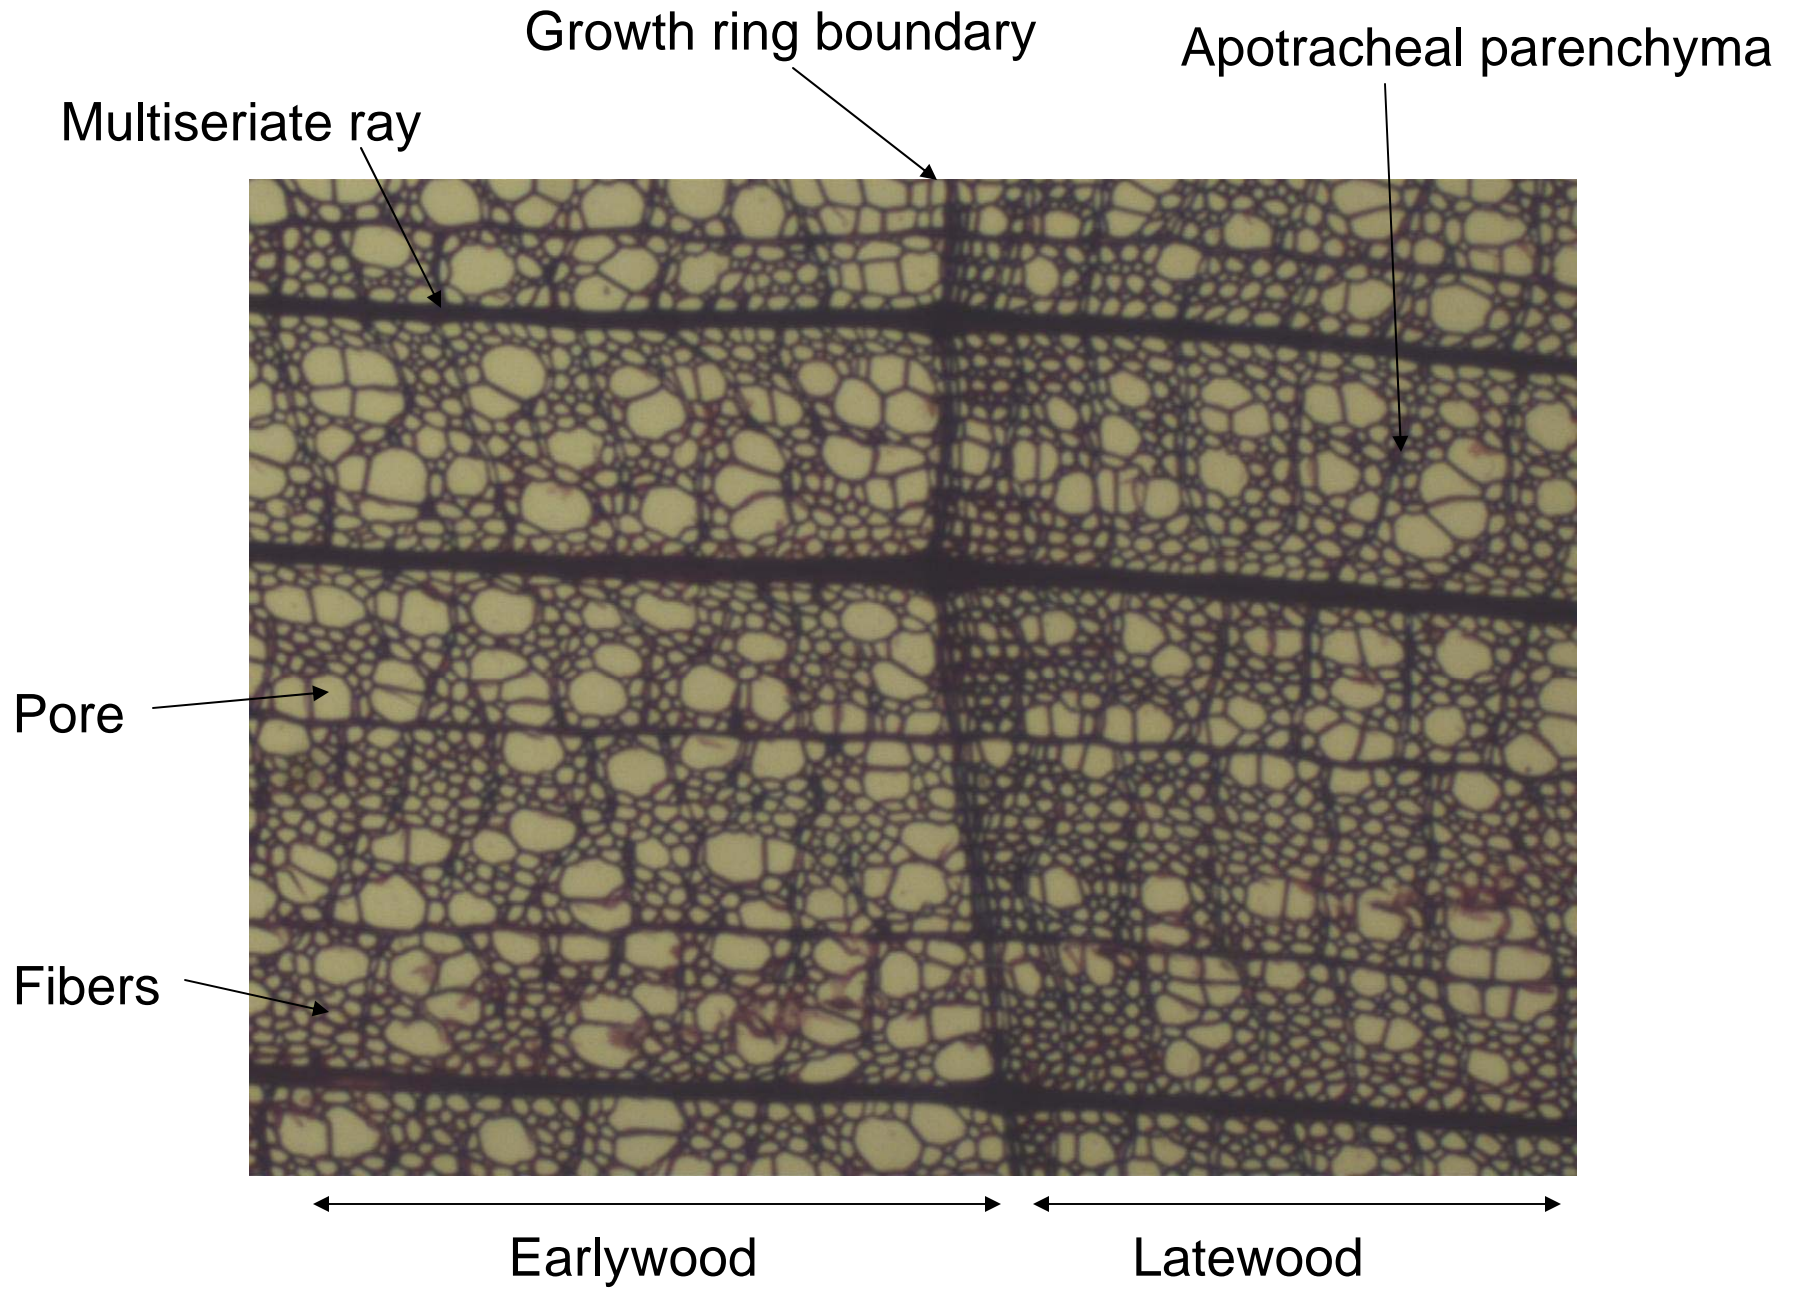

Yellow poplar (*Liriodendron tulipifera*)

- Heartwood with distinct greenish cast
- Low density wood
- Diffuse porous
- Rays distinct to naked eye
- Boundary parenchyma visible

End grain